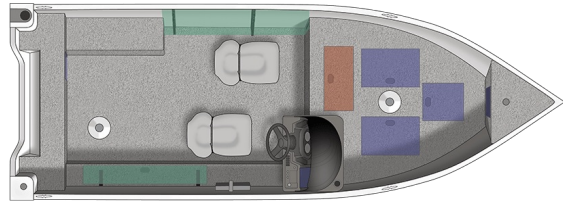

1800 Kodiak Side Console

Specs

GENERAL

1800 KODIAK SIDE CONSOLE

Overall Length	18'	5.48 m
Boat/Motor/Trailer Length	21' 2"	6.45 m
Boat/Motor/Trailer Width	7'	2.13 m
Boat/Motor/Trailer Height	5' 9"	1.75 m
Beam	78"	198 cm
Chine Width	60"	152 cm
Max Depth	36"	91 cm
Max Cockpit Depth	21.5"	55 cm
Transom Height	20"	51 cm
Deadrise	10°	
Weight (Boat only, dry)	920#	417 kg
Max Weight Capacity	1,375#	624 kg
Max Person Capacity	6	
Min HP Capacity	25	
Max HP Capacity	75	
Fuel Capacity	19 gal.	72 L
Aluminum Gauge Bottom	0.100"	
Aluminum Gauge Sides	0.080"	
Aluminum Gauge Transom	0.125"	