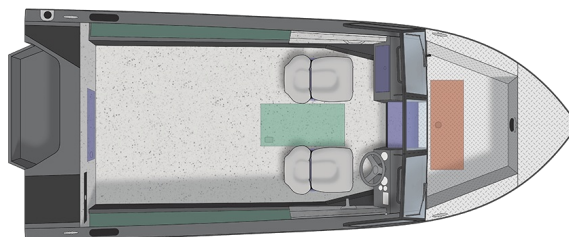

2050 Commander Elite

Specs

GENERAL

	2050 COMMANDER ELITE	
Hull Length	20' 8"	6.30 m
Hull Length w/SST	21' 7"	6.58 m
Boat/Motor/Trailer Length	24'	7.32 m
Boat/Motor/Trailer Width	8' 6"	2.59 m
Boat/Motor/Trailer Height	7' 4"	2.34 m
Beam	94"	239 cm
Chine Width	78"	198 cm
Side Depth	33"	83.82 cm
Max Depth	44"	112 cm
Max Cockpit Depth	30"	76 cm
Transom Height	25"	64 cm
Deadrise	17°	
Weight (Boat only, dry)	1,800#	816 kg
Max Weight Capacity	2,200#	998 kg
Max Person Capacity	8	
Min HP Capacity	115	
Max HP Capacity	200	
Fuel Capacity	40 gal.	151 L
Aluminum Gauge Bottom	0.125"	
Aluminum Gauge Sides	0.090"	
Aluminum Gauge Transom	0.125"	
Max. cockpit width	71"	180 cm
Cockpit Length	133"	338 cm