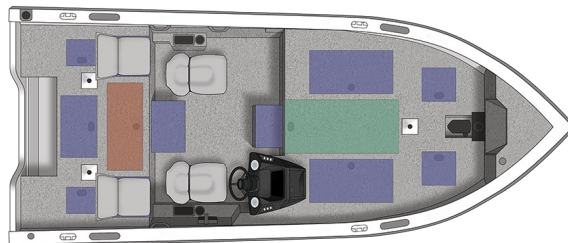

1850 Bass Hawk Pedestal

Specs

GENERAL

1850 BASS HAWK PEDESTAL

Overall Length	18' 9"	5.72 m
Boat/Motor/Trailer Length	24'	7.32 m
Boat/Motor/Trailer Width	8' 6"	2.59 m
Boat/Motor/Trailer Height	6'	1.83 m
Beam	95"	241 cm
Chine Width	78"	198 cm
Max Depth	34"	86 cm
Max Cockpit Depth	20.5"	52 cm
Transom Height	25"	64 cm
Deadrise	12°	
Weight (Boat only, dry)	1,608#	729 kg
Max Weight Capacity	1,700#	771 kg
Max Person Capacity	5	
Min HP Capacity	115	
Max HP Capacity	200	
Fuel Capacity	34 gal.	129 L
Aluminum Gauge Bottom	0.100"	
Aluminum Gauge Sides	0.090"	
Aluminum Gauge Transom	0.125"	

Colors

STANDARD

- Black Metallic base w/Bright White accent & Gray interior
- Black Metallic base w/Fire Red Metallic accent & Gray interior
- Silver Metallic base w/Black Metallic accent & Gray interior
- Silver Metallic base w/True Blue Metallic accent & Gray interior
- Black Metallic base w/Silver Metallic accent & Gray interior
- Silver Metallic base w/Fire Red Metallic accent & Gray interior
- Bright White base w/Black Metallic accent & Gray interior
- Black Metallic base w/True Blue Metallic accent & Gray interior
- Bright White base w/Silver Metallic accent & Gray interior
- Black Metallic exterior & Gray interior
- Bright White base w/True Blue Metallic accent & Gray interior
- Bright White base w/Fire Red Metallic accent & Gray interior

OPTIONAL

- True Blue Metallic exterior & Gray interior
- Fire Red Metallic exterior & Gray interior
- Black Metallic exterior w/Clear Coat & Gray interior
- Silver Metallic exterior w/Clear Coat & Gray interior
- Bright White exterior w/Clear Coat & Gray interior
- True Blue Metallic exterior w/Clear Coat & Gray interior
- Fire Red Metallic exterior w/Clear Coat & Gray interior
- Limited Edition colors available. See your local dealer for details.

Features

CONSOLE/INSTRUMENTATION

Console, starboard, fiberglass w/lit toggle switches, multifunction gauges, 12V power outlet, visor & space for 12" flush mount electronics

Speedometer, fuel, tachometer, & trim multifunction gauges, chrome w/brushed aluminum, standard w/pre-rig

Steering wheel, black sport w/comfort grip

No-feedback steering

Master power switch

Fuse panel

Horn