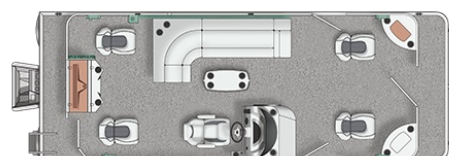

240 RALLY FS

- Four fishing seats provide maximum fishability for everyone on board
- Bow angling stations with drink holder, tool holder, storage and livewell
- Lockable, fully integrated rod rack system holds four 8' rods
- Easy access fish ruler with designated storage
- Fully featured fishing station including a 15-gallon livewell with light and pump, washdown system, 4 vertical rod holders, tool holder and 2 drink holders
- Helm station equipped with a comfortable helm chair
- Includes 4 rod holders
- L-Lounge furniture with table