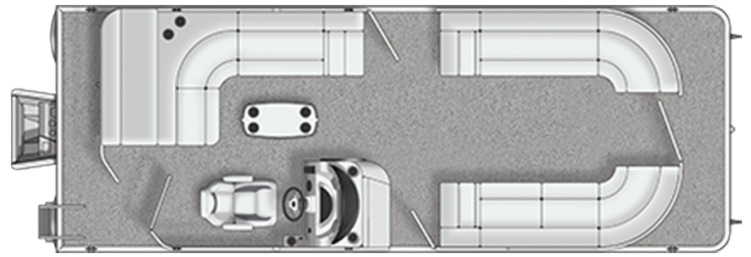

240 Rally

Specs

GENERAL

240 RALLY

Overall Length (includes ladder)	25'9"	7.85 m
Pontoon Length	24'	7.32 m
Pontoon Diameter (.080 gauge)	25"	63.50 cm
Beam	8'6"	2.59 m
Weight (2 tubes/3 tubes)	2,705#/3,400#	1,227 kg/1,542 kg
Max Weight Capacity (2 tubes/3 tubes)	2,314#/2,679#	1,050 kg/1,215 kg
Max Person Capacity (2 tubes/3 tubes)	12-13/14-15	
Max HP Capacity	200	
Max HP Capacity (2 tubes/3 tubes)	150/200	
Fuel Capacity (2 tubes/V3 Action Package)	28/37 gal.	106/140 L
Draft Up	12"	31 cm
Draft Down	21"	53 cm
Bridge Clearance (bimini & stern lights down)	62"	158 cm