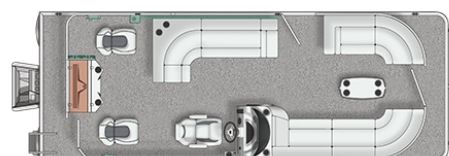

240 RALLY FC

- Dual stern fishing seats make for a better fishing experience
- Lockable, fully integrated rod rack system holds four 8' rods
- Easy access fish ruler with designated storage
- Fully featured fishing station including a 15-gallon livewell with light and pump, washdown system, 4 vertical rod holders, tool holder and 2 drink holders
- Bow chaise lounges with table
- Helm station equipped with a comfortable helm chair
- Includes 2 rod holders
- L-Lounge furniture with table