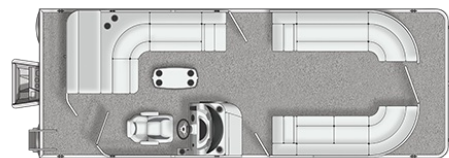

GRAPHIC OPTIONS

-  Sport Graphic

RAIL OPTIONS

-  Black anodized rails, rub rail and bimini frame

Floorplans

240 RALLY CS

- L-chaise lounge furniture with table
- Sunpad with storage and space for an optional changing room
- Spacious bow chaise lounge furniture
- Helm station equipped with a comfortable helm chair