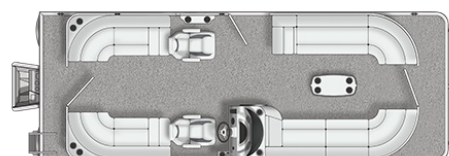

240 RALLY CWDH

- Convenient walkthrough layout allows for plenty of movement throughout the deck
- Helm station equipped with a comfortable helm chair
- Second helm seat provides versatility and maximum comfort
- Four chaise lounges (two in front, two in back) that are perfect for sunning, lounging or entertaining
- Removable table with cup holders