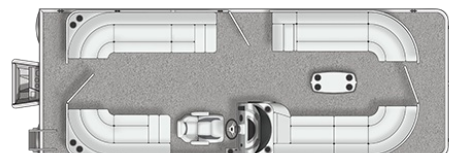

240 RALLY CW

- Convenient walkthrough layout allows for plenty of movement throughout the deck
- Helm station equipped with a comfortable helm chair
- Four chaise lounges (two in front, two in back) that are perfect for sunning, lounging or entertaining
- Removable table with cup holders