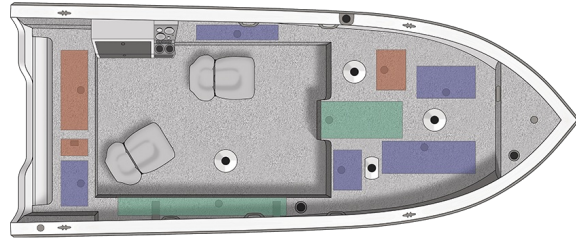

1850 Pro Tiller

Specs

GENERAL

1850 PRO TILLER

Overall Length	18' 6"	5.64 m
Boat/Motor/Trailer Length	21' 5"	6.53 m
Boat/Motor/Trailer Width	8' 6"	2.59 m
Boat/Motor/Trailer Height	5' 10"	1.78 m
Beam	94"	239 cm
Chine Width	78"	198 cm
Max Depth	41"	104 cm
Max Cockpit Depth	22"	56 cm
Transom Height	25"	64 cm
Deadrise	12°	
Weight (Boat only, dry)	1,375#	624 kg
Max Weight Capacity	1,650#	749 kg
Max Person Capacity	6	
Max HP Capacity	90	
Fuel Capacity	32 gal.	122 L
Aluminum Gauge Bottom	0.100"	
Aluminum Gauge Sides	0.090"	
Aluminum Gauge Transom	0.125"	

HULL

Aluminum gauge bottom	0.100"
Aluminum gauge sides	0.090"
Aluminum gauge transom	0.125"

Colors

STANDARD

-  Black Metallic base w/Black Metallic accent & Gray interior
-  Silver Metallic base w/Black Metallic accent & Gray interior
-  Silver Metallic base w/Blue Flame Metallic accent & Gray interior
-  Silver Metallic base w/Red Flame Metallic accent & Gray interior
-  Summit White base w/Black Metallic accent & Gray interior
-  Summit White base w/Blue Flame Metallic accent & Gray interior
-  Summit White base w/Red Flame Metallic accent & Gray interior
-  Summit White base w/Silver Metallic accent & Gray interior

Tachometer gauge, chrome standard w/pre-rig

Fuel gauge

Master power switch

Horn

FLOORING

Carpet, 16 oz. marine-grade, w/Limited Lifetime Warranty treated panel

SEATING

Seat, Deluxe w/pedestal (2) (1 w/ fixed pedestal, dealer installed)