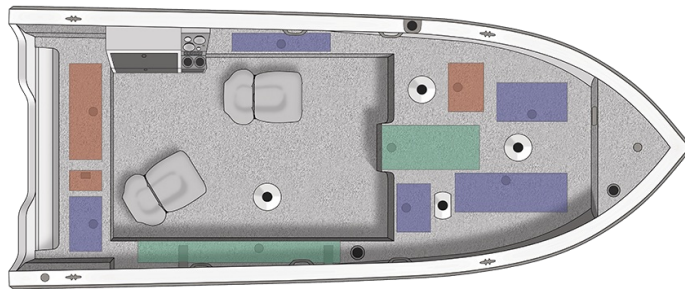

1850 Pro Tiller

Specs

GENERAL

1850 PRO TILLER

Overall Length	18' 6"	5.64 m
Boat/Motor/Trailer Length	21' 5"	6.53 m
Boat/Motor/Trailer Width	8' 6"	2.59 m
Boat/Motor/Trailer Height	5' 10"	1.78 m
Beam	94"	239 cm
Chine Width	78"	198 cm
Max Depth	41"	104 cm
Max Cockpit Depth	22"	56 cm
Transom Height	25"	64 cm
Deadrise	12°	
Weight (Boat only, dry)	1,375#	624 kg
Max Weight Capacity	1,650#	749 kg
Max Person Capacity	6	
Max HP Capacity	90	
Fuel Capacity	32 gal.	122 L
Aluminum Gauge Bottom	0.100"	
Aluminum Gauge Sides	0.090"	
Aluminum Gauge Transom	0.125"	

HULL

Aluminum gauge bottom	0.100"
Aluminum gauge sides	0.090"
Aluminum gauge transom	0.125"

Features

CONSOLE/INSTRUMENTATION

Command console, w/lockable storage & electronics compartment, w/pull-out tray, lockable storage drawer, tackle storage, drink holders (2), gauges, rocker switches & 12V power outlet