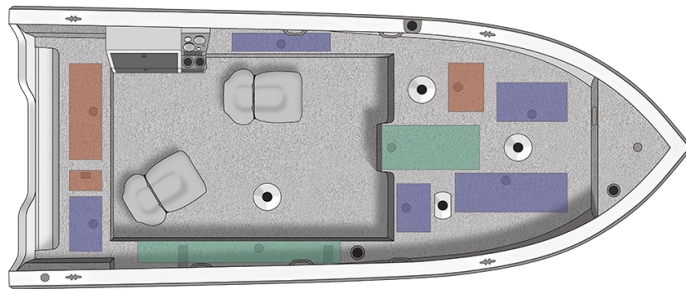

1850 Pro Tiller

Specs

GENERAL

1850 PRO TILLER

Overall Length	18' 6"	5.64 m
Boat/Motor/Trailer Length	21' 5"	6.53 m
Boat/Motor/Trailer Width	8' 6"	2.59 m
Boat/Motor/Trailer Height	5' 10"	1.78 m
Beam	94"	239 cm
Chine Width	78"	198 cm
Max Depth	41"	104 cm
Max Cockpit Depth	22"	56 cm
Transom Height	25"	64 cm
Deadrise	12°	
Weight (Boat only, dry)	1,375#	624 kg
Max Weight Capacity	1,650#	749 kg
Max Person Capacity	6	
Max HP Capacity	90	
Fuel Capacity	32 gal.	122 L
Aluminum Gauge Bottom	0.100"	
Aluminum Gauge Sides	0.090"	
Aluminum Gauge Transom	0.125"	

HULL

Aluminum gauge bottom	0.100"
Aluminum gauge sides	0.090"
Aluminum gauge transom	0.125"

Features

CONSOLE/INSTRUMENTATION

Command console, w/lockable storage & electronics compartment, w/pull-out tray, lockable storage drawer, tackle storage, drink holders (2), gauges, rocker switches & 12V power outlet

Tachometer gauge, chrome standard w/pre-rig

Fuel gauge

Master power switch

Horn

FLOORING

Carpet, 16 oz. marine-grade, w/Limited Lifetime Warranty treated panel

Colors

STANDARD

- Black Metallic base w/Black Metallic accent & Gray interior
- Silver Metallic base w/Black Metallic accent & Gray interior
- Silver Metallic base w/Blue Flame Metallic accent & Gray interior
- Silver Metallic base w/Red Flame Metallic accent & Gray interior
- Summit White base w/Black Metallic accent & Gray interior
- Summit White base w/Blue Flame Metallic accent & Gray interior
- Summit White base w/Red Flame Metallic accent & Gray interior
- Summit White base w/Silver Metallic accent & Gray interior

OPTIONAL

- Mad Fish graphics
- Shock Effect Wrap