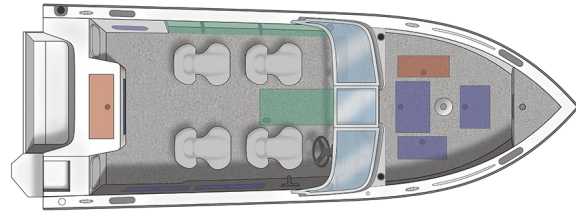

2250 Authority

Specs

GENERAL

2250 AUTHORITY

Overall Length	22' 11"	6.99 m
Boat/Motor/Trailer Length	26' 2"	7.98 m
Boat/Motor/Trailer Width	8' 6"	2.59 m
Boat/Motor/Trailer Height	7' 7"	2.31 m
Beam	102"	259 cm
Chine Width	87"	221 cm
Max Depth	49.5"	126 cm
Max Cockpit Depth	30.5"	77 cm
Transom Height	25"	64 cm
Deadrise	17°	
Weight (Boat only, dry)	2,175#	987 kg
Max Weight Capacity	2,400#	1,089 kg
Max Person Capacity	10	
Min HP Capacity	175	
Max HP Capacity	350	
Fuel Capacity	54 gal.	204 L
Aluminum Gauge Bottom	0.125"	
Aluminum Gauge Sides	0.090"	
Aluminum Gauge Transom	0.125"	

Colors

STANDARD

- Black Metallic exterior & Gray interior
- Black Metallic base w/Silver Metallic accent & Gray interior
- Black Metallic base w/Bright White accent & Gray interior
- Black Metallic base w/True Blue Metallic accent & Gray interior
- Black Metallic base w/Fire Red Metallic accent & Gray interior
- Silver Metallic base w/Black Metallic accent & Gray interior
- Silver Metallic base w/True Blue Metallic accent & Gray interior
- Silver Metallic base w/Fire Red Metallic accent & Gray interior

OPTIONAL

- True Blue Metallic exterior & Gray interior
- Fire Red Metallic exterior & Gray interior
- Mad Fish graphics
- Shock Effect Wrap
- Limited Edition colors available. See your local dealer for details.

Features

CONSOLE/INSTRUMENTATION

Console, starboard, lit toggle switches, 2 drink holders, 12V power outlet, throw tray & MP3 cubby

Console, port, lockable glove box, 2 drink holders & throw tray

Windshield, wrap-around w/safety glass

Speedometer, tachometer & trim gauges, chrome standard w/pre-rig

Fuel gauge

Steering wheel, aluminum polished w/comfort grip

Hydraulic steering

Tilt steering

Breaker switches at helm

Master power switch

Horn

FLOORING

Vinyl floor, cockpit & decks w/treated panel flooring (Limited Lifetime Warranty)

SEATING

Seat, Pro fishing w/pedestals (4)

Seat slider, helm

Pedestal floor bases (5)