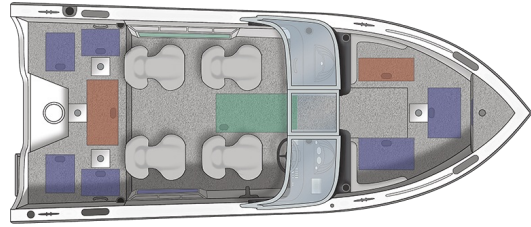

1850 Sportfish Outboard

Specs

GENERAL	1850 SPORTFISH OUTBOARD	
Overall Length	18' 9"	5.72 m
Boat/Motor/Trailer Length	21' 5"	6.53 m
Boat/Motor/Trailer Width	8' 6"	2.59 m
Boat/Motor/Trailer Height	6' 10"	2.08 m
Beam	96"	244 cm
Chine Width	78.5"	199 cm
Max Depth	43.25"	110 cm
Max Cockpit Depth	26.25"	67 cm
Transom Height	25"	64 cm
Deadrise	17°	
Weight (Boat only, dry)	1,700#	771 kg
Max Weight Capacity	1,850#	839 kg
Max Person Capacity	8	
Min HP Capacity	150	
Max HP Capacity	200	
Fuel Capacity	32 gal.	121.13 L
Aluminum Gauge Bottom	0.100"	
Aluminum Gauge Sides	0.090"	
Aluminum Gauge Transom	0.125"	