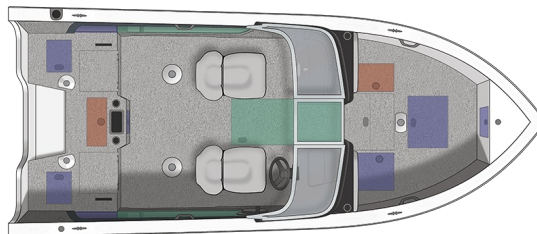

1750 Super Hawk

Specs

GENERAL

1750 SUPER HAWK

Overall Length	17' 9"	5.41 m
Boat/Motor/Trailer Length	20' 6"	6.25 m
Boat/Motor/Trailer Width	8' 6"	2.59 m
Boat/Motor/Trailer Height	6' 8"	2.03 m
Beam	94"	239 cm
Chine Width	78"	198 cm
Max Depth	42.25"	107 cm
Max Cockpit Depth	25.5"	65 cm
Transom Height	25"	64 cm
Deadrise	17°	
Weight (Boat only, dry)	1,450#	658 kg
Max Weight Capacity	1,700#	771 kg
Max Person Capacity	7	
Min HP Capacity	90	
Max HP Capacity	175	
Fuel Capacity	28 gal.	106 L
Aluminum Gauge Bottom	0.100"	
Aluminum Gauge Sides	0.090"	
Aluminum Gauge Transom	0.125"	

Colors

STANDARD

- Black Metallic exterior & Gray interior
- Black Metallic base w/Silver Metallic accent & Gray interior
- Black Metallic base w/Bright White accent & Gray interior
- Black Metallic base w/True Blue Metallic accent & Gray interior
- Black Metallic base w/Fire Red Metallic accent & Gray interior
- Black Metallic base w/Canyon Brown Metallic accent & Tan interior
- Silver Metallic base w/Black Metallic accent & Gray interior
- Silver Metallic base w/True Blue Metallic accent & Gray interior
- Silver Metallic base w/Fire Red Metallic accent & Gray interior
- Bright White base w/Black Metallic accent & Gray interior
- Bright White base w/Silver Metallic accent & Gray interior
- Bright White base w/True Blue Metallic accent & Gray interior
- Bright White base w/Fire Red Metallic accent & Gray interior
- Bright White base w/Canyon Brown Metallic accent & Tan interior

OPTIONAL

- True Blue Metallic exterior & Gray interior
- Fire Red Metallic exterior & Gray interior
- Mad Fish graphics
- Shock Effect Wrap
- Limited Edition colors available. See your local dealer for details.

Features

CONSOLE/INSTRUMENTATION

Console, starboard, lit rocker switches, 2 drink holders, 12V power outlet, throw tray & MP3 cubby

Console, port, lockable glove box, 2 drink holders, throw tray, 12V power outlet & USB port

Steering wheel, black sport w/comfort grip

No-feedback steering

Windshield, wrap-around w/safety glass

Speedometer, tachometer & trim gauges, chrome standard w/pre-rig

Fuel gauge

Breaker switches at helm

Master power switch

Horn