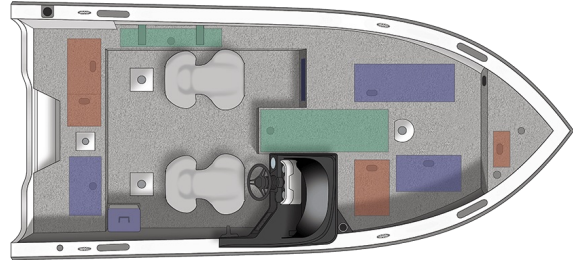

1750 Raptor Side Console

Specs

GENERAL

1750 RAPTOR SIDE CONSOLE

Overall Length	17' 8"	5.38 m
Boat/Motor/Trailer Length	21' 5"	6.53 m
Boat/Motor/Trailer Width	8' 6"	2.59 m
Boat/Motor/Trailer Height	6' 10"	2.08 m
Beam	96"	244 cm
Chine Width	79"	201 cm
Max Depth	41"	104 cm
Max Cockpit Depth	24"	61 cm
Transom Height	25"	64 cm
Deadrise	17°	
Weight (Boat only, dry)	1,770#	803 kg
Max Weight Capacity	1,600#	726 kg
Max Person Capacity	6	
Min HP Capacity	90	
Max HP Capacity	150	
Fuel Capacity	40 gal.	151 L
Aluminum Gauge Bottom	0.100"	
Aluminum Gauge Sides	0.090"	
Aluminum Gauge Transom	0.125"	