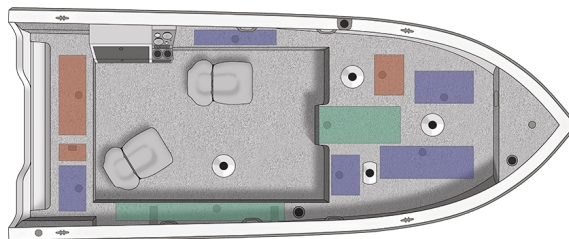

1850 Pro Tiller

Specs

GENERAL

	1850 PRO TILLER	
Overall Length	18' 6"	5.64 m
Boat/Motor/Trailer Length	21' 5"	6.53 m
Boat/Motor/Trailer Width	8' 6"	2.59 m
Boat/Motor/Trailer Height	5' 10"	1.78 m
Beam	94"	239 cm
Chine Width	78"	198 cm
Max Depth	41"	104 cm
Max Cockpit Depth	22"	56 cm
Transom Height	25"	64 cm
Deadrise	12°	
Weight (Boat only, dry)	1,375#	624 kg
Max Weight Capacity	1,650#	749 kg
Max Person Capacity	6	
Max HP Capacity	90	
Fuel Capacity	32 gal.	122 L
Aluminum Gauge Bottom	0.100"	
Aluminum Gauge Sides	0.090"	
Aluminum Gauge Transom	0.125"	

HULL

Aluminum gauge bottom	0.100"
Aluminum gauge sides	0.090"
Aluminum gauge transom	0.125"

Colors

STANDARD

-  Black Metallic exterior & Gray interior
-  Black Metallic base w/Silver Metallic accent & Gray interior
-  Black Metallic base w/Bright White accent & Gray interior
-  Black Metallic base w/True Blue Metallic accent & Gray interior
-  Black Metallic base w/Fire Red Metallic accent & Gray interior
-  Silver Metallic base w/Black Metallic accent & Gray interior
-  Silver Metallic base w/True Blue Metallic accent & Gray interior
-  Silver Metallic base w/Fire Red Metallic accent & Gray interior
-  Bright White base w/Black Metallic accent & Gray interior
-  Bright White base w/Silver Metallic accent & Gray interior
-  Bright White base w/True Blue Metallic accent & Gray interior
-  Bright White base w/Fire Red Metallic accent & Gray interior