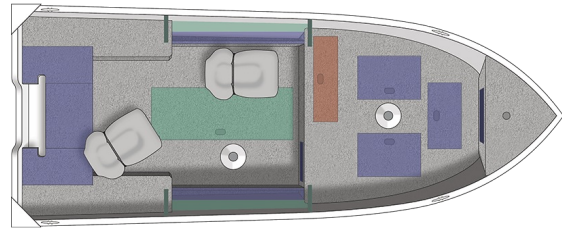

1450 Discovery Tiller

Specs

GENERAL

	1450 DISCOVERY TILLER	
Overall Length	14' 9"	4.49 m
Boat/Motor/Trailer Length	19' 8"	5.99 m
Boat/Motor/Trailer Width	6' 4"	1.93 m
Boat/Motor/Trailer Height	5' 9"	1.75 m
Beam	75.5"	192 cm
Chine Width	58"	147 cm
Max Depth	33.5"	85 cm
Max Cockpit Depth	21.5"	55 cm
Transom Height	20"	51 cm
Deadrise	6°	
Weight (Boat only, dry)	815#	370 kg
Max Weight Capacity	1,080#	490 kg
Max Person Capacity	4	
Max HP Capacity	40	
Fuel Capacity	Portable	
Aluminum Gauge Bottom	.090"	
Aluminum Gauge Sides	.080"	
Aluminum Gauge Transom	.100"	

Colors

STANDARD

- Black Metallic exterior & Gray interior
- Silver Metallic exterior & Gray interior
- Bright White exterior & Gray interior

OPTIONAL

- Bright White base w/Black Metallic accent & Gray interior
- Bright White base w/Silver Metallic accent & Gray interior
- Bright White base w/True Blue Metallic accent & Gray interior
- Bright White base w/Fire Red Metallic accent & Gray interior
- Silver Metallic base w/Black Metallic accent & Gray interior
- Silver Metallic base w/True Blue Metallic accent & Gray interior
- Silver Metallic base w/Fire Red Metallic accent & Gray interior
- Olive drab exterior & interior w/Mossy Oak Shadowgrass upholstery & tan vinyl flooring (cockpit & decks)
- Unpainted exterior w/Silver Metallic interior paint & Gray interior
- Limited Edition colors available. See your local dealer for details.