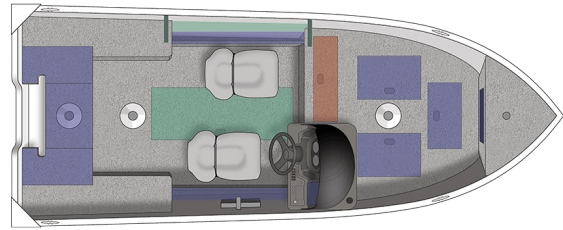

1450 Discovery Side Console

Specs

GENERAL

1450 DISCOVERY SIDE CONSOLE

Overall Length	14' 9"	4.49 m
Boat/Motor/Trailer Length	19' 8"	5.99 m
Boat/Motor/Trailer Width	6' 4"	1.93 m
Boat/Motor/Trailer Height	5' 9"	1.75 m
Beam	75.5"	192 cm
Chine Width	58"	147 cm
Max Depth	33.5"	85 cm
Max Cockpit Depth	21.5"	55 cm
Transom Height	20"	51 cm
Deadrise	6°	
Weight (Boat only, dry)	765#	347 kg
Max Weight Capacity	1,080#	490 kg
Max Person Capacity	4	
Min HP Capacity	25	
Max HP Capacity	40	
Fuel Capacity	Portable	
Aluminum Gauge Bottom	.090"	
Aluminum Gauge Sides	.080"	
Aluminum Gauge Transom	.100"	

Features

CONSOLE/INSTRUMENTATION

Steering wheel, black

Console, starboard, rocker switches, 2 drink holders, phone storage, & 12V power outlet

Switch panel w/circuit breakers

No-feedback steering

Master power switch