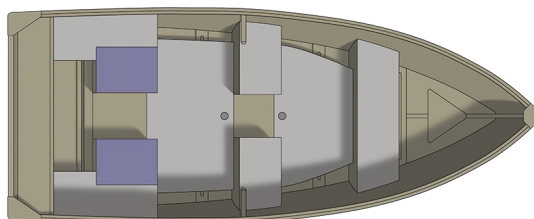

1468 Outreach Walk Through

Specs

GENERAL	1468 OUTREACH WALK THROUGH	
Overall Length	14' 3"	4.34 m
Beam	68"	173 cm
Transom Height	20"	51 cm
Weight (Boat only, dry)	344#	156 kg
Max Weight Capacity	905#	411 kg
Max Person Capacity	4	
Min HP Capacity	9.9	
Max HP Capacity	25	
Fuel Capacity	Portable	
Aluminum Gauge Bottom	.061"	
Aluminum Gauge Sides	.061"	
Aluminum Gauge Transom	.065"	
Number of ribs	12	

Colors

STANDARD	
 	Unpainted base w/Charcoal accent & non-skid Matte Gray interior

Features

SEATING

Marine-grade vinyl wrapped bench seats

Seats, split (stern)

Seats, split (midship)

INTERIOR FEATURES

Battery Holder (1)

Stern storage compartment

Removable marine-grade vinyl wrapped pressure-treated wood floor

Heavy-duty tubular seat to gunnel braces

Full-width self-draining splashwell

Center side storage compartments