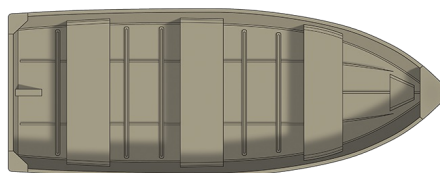

1258 Outreach

Specs

GENERAL

1258 OUTREACH

Overall Length	12' 4"	3.76 m
Beam	58"	147 cm
Transom Height	15"	38 cm
Weight (Boat only, dry)	130#	59 kg
Max Weight Capacity	603#	274 kg
Max Person Capacity	3	2 (CAN)
Max HP Capacity	9.9	
Fuel Capacity	Portable	
Aluminum Gauge Bottom	.051"	
Aluminum Gauge Sides	.051"	
Aluminum Gauge Transom	.065"	
Number of ribs	7	

Colors

STANDARD

Unpainted Exterior w/Matte Gray interior

Features

SEATING

Aluminum bench seats

Seats, bench (3)

INTERIOR FEATURES

Heavy-duty tubular seat to gunnel braces

EXTERIOR FEATURES

Riveted aluminum hull

Semi-V hull

Keel, extruded full length, welded (center)

Aluminum clad transom

Gunnel, extruded

Corner caps, formed