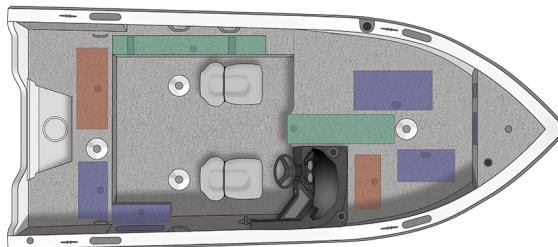

# 1750 Fish Hawk Side Console

### 1750 FISH HAWK SIDE CONSOLE

Overall Length	17' 9"	5.41 m
Boat/Motor/Trailer Length	22' 9"	6.93 m
Boat/Motor/Trailer Width	8' 6"	2.59 m
Boat/Motor/Trailer Height	6' 2"	1.88 m
Beam	95"	241 cm
Chine Width	78"	198 cm
Max Depth	35"	89 cm
Max Cockpit Depth	22"	56 cm
Transom Height	25"	64 cm
Deadrise	12°	
Weight (Boat only, dry)	1,480#	671 kg
Max Weight Capacity	1,710#	776 kg
Max Person Capacity	6	
Min HP Capacity	90	
Max HP Capacity	150	
Fuel Capacity	27 gal.	102 L
Aluminum Gauge Bottom	0.100"	
Aluminum Gauge Sides	0.090"	
Aluminum Gauge Transom	0.125"	