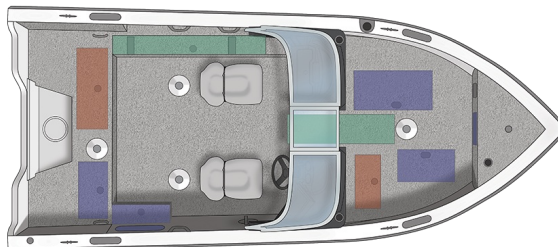

1750 Fish Hawk Walk-through

Specs

GENERAL

GENERAL		1750 FISH HAWK WALK-THROUGH	
Overall Length	17' 9"	5.41 m	
Boat/Motor/Trailer Length	22' 9"	6.93 m	
Boat/Motor/Trailer Width	8' 6"	2.59 m	
Boat/Motor/Trailer Height	6' 8"	2.03 m	
Beam	95"	241 cm	
Chine Width	78"	198 cm	
Max Depth	35"	89 cm	
Max Cockpit Depth	22"	56 cm	
Transom Height	25"	64 cm	
Deadrise	12°		
Weight (Boat only, dry)	1,510#	685 kg	
Max Weight Capacity	1,710#	776 kg	
Max Person Capacity	6		
Min HP Capacity	90		
Max HP Capacity	150		
Fuel Capacity	27 gal.	102 L	
Aluminum Gauge Bottom	0.100"		
Aluminum Gauge Sides	0.090"		
Aluminum Gauge Transom	0.125"		

Colors

STANDARD

- Black Metallic exterior & Gray interior
- Black Metallic base w/Silver Metallic accent & Gray interior
- Black Metallic base w/Bright White accent & Gray interior
- Black Metallic base w/True Blue Metallic accent & Gray interior
- Black Metallic base w/Fire Red Metallic accent & Gray interior
- Silver Metallic base w/Black Metallic accent & Gray interior
- Silver Metallic base w/True Blue Metallic accent & Gray interior
- Silver Metallic base w/Fire Red Metallic accent & Gray interior
- Bright White base w/Black Metallic accent & Gray interior
- Bright White base w/Silver Metallic accent & Gray interior
- Bright White base w/True Blue Metallic accent & Gray interior
- Bright White base w/Fire Red Metallic accent & Gray interior

OPTIONAL

- True Blue Metallic exterior & Gray interior
- Fire Red Metallic exterior & Gray interior
- Mad Fish graphics
- Shock Effect Wrap
- Limited Edition colors available. See your local dealer for details.

Features

CONSOLE/INSTRUMENTATION

Console, starboard, lit toggle switches, 2 drink holders, 12V outlet

Console, port, lockable glove box, 2 drink holders & USB port

Windshield, wrap-around w/safety glass

Speedometer/fuel & tachometer/trim multifunction gauges, chrome w/ brushed aluminum, standard w/pre-rig

Steering wheel, black sport w/comfort grip

No-feedback steering

Fuse panel

Master power switch

Horn

FLOORING

Carpet, 16 oz. marine-grade, w/Limited Lifetime Warranty treated panel