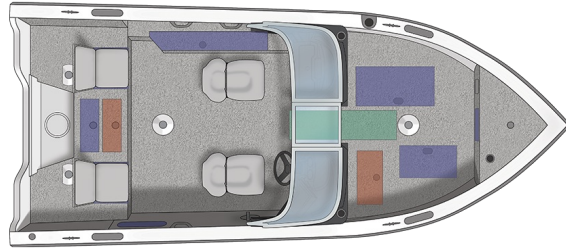

1750 Fish Hawk Walk-through JS

Specs

GENERAL

	1750 FISH HAWK WALK-THROUGH JS	
Overall Length	17' 9"	5.41 m
Boat/Motor/Trailer Length	22' 9"	6.93 m
Boat/Motor/Trailer Width	8' 6"	2.59 m
Boat/Motor/Trailer Height	6' 8"	2.03 m
Beam	95"	241 cm
Chine Width	78"	198 cm
Max Depth	35"	89 cm
Max Cockpit Depth	22"	56 cm
Transom Height	25"	64 cm
Deadrise	12°	
Weight (Boat only, dry)	1,510#	685 kg
Max Weight Capacity	1,710#	776 kg
Max Person Capacity	6	
Min HP Capacity	90	
Max HP Capacity	150	
Fuel Capacity	27 gal.	102 L
Aluminum Gauge Bottom	0.100"	
Aluminum Gauge Sides	0.090"	
Aluminum Gauge Transom	0.125"	