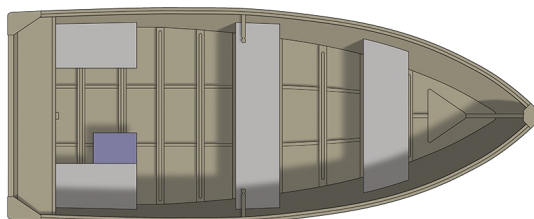

1468 Outreach Tall Transom

Specs

GENERAL	1468 OUTREACH TALL TRANSOM	
Overall Length	14' 3"	4.34 m
Beam	68"	173 cm
Transom Height	20"	38 cm
Weight (Boat only, dry)	240#	109 kg
Max Weight Capacity	821#	372 kg
Max Person Capacity	4	
Min HP Capacity	9.9	
Max HP Capacity	25	
Fuel Capacity	Portable	
Aluminum Gauge Bottom	.061"	
Aluminum Gauge Sides	.061"	
Aluminum Gauge Transom	.065"	
Number of ribs	12	

Colors

STANDARD
 Unpainted base w/Charcoal accent & non-skid Matte Gray interior

Features

SEATING

Marine-grade vinyl wrapped bench seats

Seats, split (stern)

Seats, bench (2)

INTERIOR FEATURES

Heavy-duty tubular seat to gunnel braces

Full-width self-draining splashwell

EXTERIOR FEATURES

Formed bow plate

Bow eye

Transom handles

Transom corner castings w/handles

Corner caps, formed