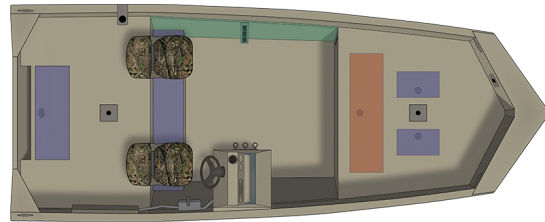

1860 Retriever CC/SC Side Console

Specs

GENERAL

1860 RETRIEVER CC/SC SIDE CONSOLE

Overall Length	18'	5.48 m
Boat/Motor/Trailer Length	21'	6.40 m
Boat/Motor/Trailer Width	7'1"	2.43 m
Boat/Motor/Trailer Height	6' 10"	2.08 m
Beam	85"	216 cm
Chine Width	60"	152 cm
Side Depth	24"	61 cm
Transom Height	20"	50.80 cm
Deadrise	3.5°	
Weight (Boat only, dry)	970#	440 kg
Max Weight Capacity	1,578#	715 kg
Max Person Capacity	7	
Min HP Capacity	25	
Max HP Capacity	90	
Fuel Capacity	19 gal.	72 L
Aluminum Gauge Bottom	0.100"	
Aluminum Gauge Sides	0.100"	
Aluminum Gauge Transom	0.100"	

Features

CONSOLE/INSTRUMENTATION

Console, aluminum w/3 vertical rod holders, toggle switches, 12V power outlet, space for top mount electronics, drink holder & grab handle

Steering wheel, black composite