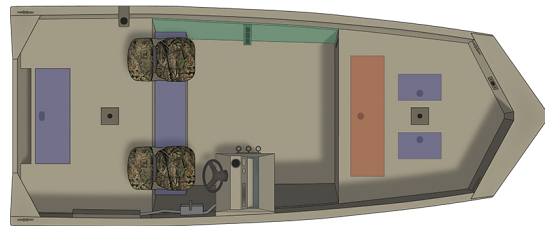

1760 Retriever SC Side Console

Specs

GENERAL

1760 RETRIEVER SC SIDE CONSOLE

Overall Length	17'	5.18 m
Boat/Motor/Trailer Length	19' 6"	5.94 m
Boat/Motor/Trailer Width	7'1"	2.08 m
Boat/Motor/Trailer Height	5' 8"	1.72 m
Beam	85"	216 cm
Chine Width	60"	152 cm
Side Depth	23"	58 cm
Transom Height	20"	51 cm
Deadrise	3.5°	
Weight (Boat only, dry)	890#	404 kg
Max Weight Capacity	1,260#	572 kg
Max Person Capacity	5	
Min HP Capacity	25	
Max HP Capacity	75	
Fuel Capacity	19 gal.	72 L
Aluminum Gauge Bottom	0.100"	
Aluminum Gauge Sides	0.100"	
Aluminum Gauge Transom	0.100"	

Features

CONSOLE/INSTRUMENTATION

Console, aluminum w/3 vertical rod holders, toggle switches, 12V power outlet, space for top mount electronics & drink holder

Steering wheel, black composite

No-feedback steering