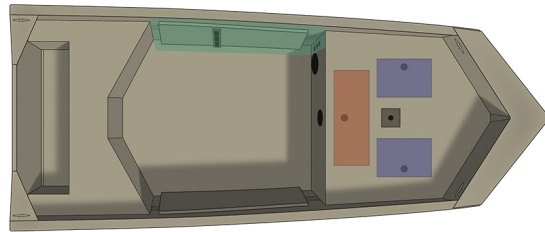

1660 Retriever Jon Deluxe

Specs

GENERAL

1660 RETRIEVER JON DELUXE

Overall Length	16'	4.87 m
Boat/Motor/Trailer Length	18' 6"	5.64 m
Boat/Motor/Trailer Width	7'1"	2.16 m
Boat/Motor/Trailer Height	5' 8"	1.72 m
Beam	85"	216cm
Chine Width	60"	152 cm
Side Depth	21"	53 cm
Transom Height	20"	51 cm
Deadrise	3.5°	
Weight (Boat only, dry)	670#	304 kg
Max Weight Capacity	1,051#	477 kg
Max Person Capacity	4	
Min HP Capacity	20	
Max HP Capacity	50	
Fuel Capacity	Portable	
Aluminum Gauge Bottom	0.100"	
Aluminum Gauge Sides	0.100"	
Aluminum Gauge Transom	0.100"	

Features

CONSOLE/INSTRUMENTATION

Switch panel

FLOORING

Aluminum floor, flat

SEATING

Pedestal base (bow)

Seat, bench, winged w/seat track (stern)