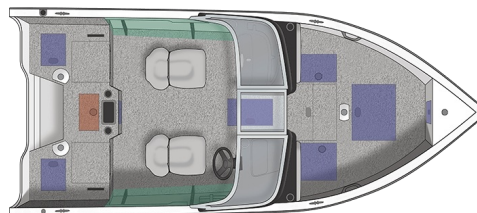

1650 Super Hawk

Specs

GENERAL

1650 SUPER HAWK

Overall Length	16' 9"	5.10 m
Boat/Motor/Trailer Length	19' 7"	5.97 m
Boat/Motor/Trailer Width	7' 6"	2.29 m
Boat/Motor/Trailer Height	6' 7"	2.01 m
Beam	86.5"	220 cm
Chine Width	72"	183 cm
Max Depth	40.5"	103 cm
Max Cockpit Depth	23.5"	60 cm
Transom Height	25"	64 cm
Deadrise	12°	
Weight (Boat only, dry)	1,230#	558 kg
Max Weight Capacity	1,500#	680 kg
Max Person Capacity	6	
Min HP Capacity	60	
Max HP Capacity	115	
Fuel Capacity	20 gal.	75.5 L
Aluminum Gauge Bottom	0.090"	
Aluminum Gauge Sides	0.080"	
Aluminum Gauge Transom	0.125"	

Colors

STANDARD

- Black Metallic base w/Bright White accent & Gray interior
- Black Metallic base w/Canyon Brown Metallic accent & Tan interior
- Black Metallic base w/Fire Red Metallic accent & Gray interior
- Black Metallic base w/Silver Metallic accent & Gray interior
- Black Metallic base w/True Blue Metallic accent & Gray interior
- Black Metallic exterior & Gray interior
- Bright White base w/Black Metallic accent & Gray interior
- Bright White base w/Canyon Brown Metallic accent & Tan interior
- Bright White base w/Fire Red Metallic accent & Gray interior
- Bright White base w/Silver Metallic accent & Gray interior
- Bright White base w/True Blue Metallic accent & Gray interior
- Silver Metallic base w/Black Metallic accent & Gray interior
- Silver Metallic base w/Fire Red Metallic accent & Gray interior
- Silver Metallic base w/True Blue Metallic accent & Gray interior

OPTIONAL

- Black Metallic exterior w/Clear Coat & Gray interior
- Bright White exterior w/Clear Coat & Gray interior
- Fire Red Metallic exterior & Gray interior
- Fire Red Metallic exterior w/Clear Coat & Gray interior
- Limited Edition colors available. See your local dealer for details.
- Silver Metallic exterior w/Clear Coat & Gray interior
- True Blue Metallic exterior & Gray interior
- True Blue Metallic exterior w/Clear Coat & Gray interior

Features