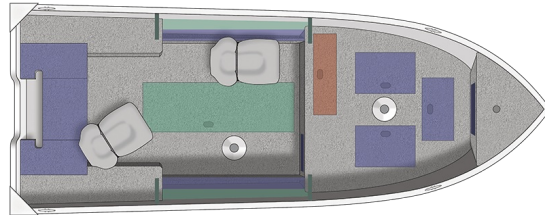

1650 Discovery Tiller

Specs

GENERAL

1650 DISCOVERY TILLER

Overall Length	16' 6"	5.03 m
Boat/Motor/Trailer Length	21' 6"	6.55 m
Boat/Motor/Trailer Width	6' 4"	1.93 m
Boat/Motor/Trailer Height	5' 9"	1.75 m
Beam	75.5"	192 cm
Chine Width	58"	147 cm
Max Depth	33.5"	85 cm
Max Cockpit Depth	21.5"	55 cm
Transom Height	20"	51 cm
Deadrise	6°	
Weight (Boat only, dry)	835#	379 kg
Max Weight Capacity	1,250#	567 kg
Max Person Capacity	5	
Min HP Capacity	25	
Max HP Capacity	60	
Fuel Capacity	Portable	
Aluminum Gauge Bottom	.090"	
Aluminum Gauge Sides	.080"	
Aluminum Gauge Transom	.100"	

Features

CONSOLE/INSTRUMENTATION

Switch panel w/circuit breakers

Master power switch

FLOORING

Carpet, 16 oz. marine-grade, w/Limited Lifetime Warranty treated panel

SEATING

Seat, Deluxe w/fixd pedestal base (1)