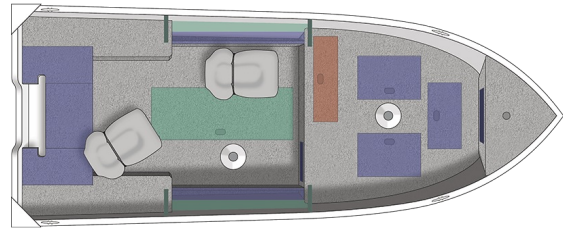

1450 Discovery Tiller

Specs

GENERAL

1450 DISCOVERY TILLER

Overall Length	14' 9"	4.49 m
Boat/Motor/Trailer Length	19' 8"	5.99 m
Boat/Motor/Trailer Width	6' 4"	1.93 m
Boat/Motor/Trailer Height	5' 9"	1.75 m
Beam	75.5"	192 cm
Chine Width	58"	147 cm
Max Depth	33.5"	85 cm
Max Cockpit Depth	21.5"	55 cm
Transom Height	20"	51 cm
Deadrise	6°	
Weight (Boat only, dry)	815#	370 kg
Max Weight Capacity	1,080#	490 kg
Max Person Capacity	4	
Min HP Capacity	25	
Max HP Capacity	40	
Fuel Capacity	Portable	
Aluminum Gauge Bottom	.090"	
Aluminum Gauge Sides	.080"	
Aluminum Gauge Transom	.100"	

Colors

STANDARD

- Black Metallic exterior & Gray interior
- Bright White exterior & Gray interior
- Silver Metallic exterior & Gray interior

OPTIONAL

- Bright White base w/Black Metallic accent & Gray interior
- Olive drab exterior & interior w/Mossy Oak Shadowgrass upholstery & tan vinyl flooring (cockpit & decks)
- Bright White base w/Fire Red Metallic accent & Gray interior
- Bright White base w/Silver Metallic accent & Gray interior
- Bright White base w/True Blue Metallic accent & Gray interior
- Unpainted exterior w/Silver Metallic interior paint & Gray interior
- Silver Metallic base w/Black Metallic accent & Gray interior
- Silver Metallic base w/Fire Red Metallic accent & Gray interior
- Silver Metallic base w/True Blue Metallic accent & Gray interior