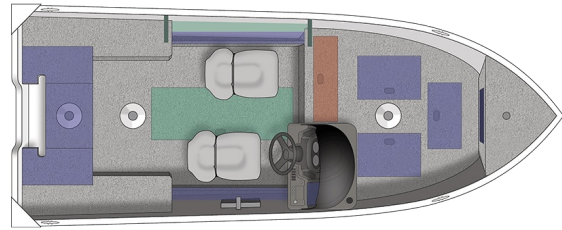

1450 Discovery Side Console

Specs

GENERAL

1450 DISCOVERY SIDE CONSOLE

Overall Length	14' 9"	4.49 m
Boat/Motor/Trailer Length	19' 8"	5.99 m
Chine Width	58"	147 cm
Boat/Motor/Trailer Width	6' 4"	1.93 m
Boat/Motor/Trailer Height	5' 9"	1.75 m
Beam	75.5"	192 cm
Max Depth	33.5"	85 cm
Max Cockpit Depth	21.5"	55 cm
Transom Height	20"	51 cm
Deadrise	6°	
Fuel Capacity	Portable	
Weight (Boat only, dry)	765#	347 kg
Aluminum Gauge Bottom	.090"	
Aluminum Gauge Sides	.080"	
Max Weight Capacity	1,080#	490 kg
Aluminum Gauge Transom	.100"	
Max Person Capacity	4	
Min HP Capacity	25	
Max HP Capacity	40	

Features

CONSOLE/INSTRUMENTATION

Steering wheel, black

Console, starboard, rocker switches, 2 drink holders, phone storage, & 12V power outlet

Switch panel w/circuit breakers

No-feedback steering

Master power switch