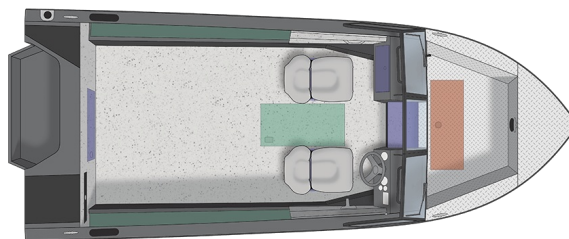

2050 Commander Elite

Specs

GENERAL

	2050 COMMANDER ELITE	
Hull Length	20' 8"	6.30 m
Hull Length w/SST	21' 7"	6.58 m
Boat/Motor/Trailer Length	24'	7.32 m
Boat/Motor/Trailer Width	8' 6"	2.59 m
Boat/Motor/Trailer Height	7' 4"	2.34 m
Beam	94"	239 cm
Chine Width	78"	198 cm
Side Depth	33"	83.82 cm
Max Depth	44"	112 cm
Max Cockpit Depth	30"	76 cm
Transom Height	25"	64 cm
Deadrise	17°	
Weight (Boat only, dry)	1,800#	816 kg
Max Weight Capacity	2,200#	998 kg
Max Person Capacity	8	
Min HP Capacity	115	
Max HP Capacity	200	
Fuel Capacity	40 gal.	151 L
Aluminum Gauge Bottom	0.125"	
Aluminum Gauge Sides	0.090"	
Aluminum Gauge Transom	0.125"	
Max. cockpit width	71"	180 cm
Cockpit Length	133"	338 cm