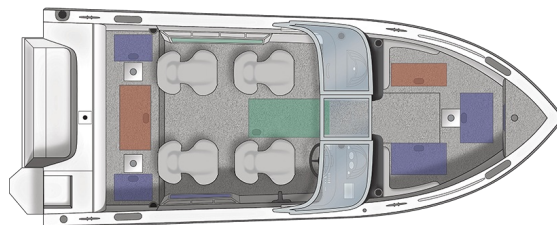

1850 Sportfish SST

Specs

GENERAL

1850 SPORTFISH SST

Overall Length	19' 9"	6.02 m
Boat/Motor/Trailer Length	22' 3"	6.78 m
Boat/Motor/Trailer Width	8' 6"	2.59 m
Boat/Motor/Trailer Height	6' 10"	2.08 m
Beam	96"	244 cm
Chine Width	78.5"	199 cm
Max Depth	43.5"	110 cm
Max Cockpit Depth	26.25"	67 cm
Transom Height	25"	64 cm
Deadrise	17°	
Weight (Boat only, dry)	1,750#	794 kg
Max Weight Capacity	1,850#	839 kg
Max Person Capacity	8	
Max HP Capacity	200	
Fuel Capacity	32 gal.	121 L
Aluminum Gauge Bottom	0.100"	
Aluminum Gauge Sides	0.090"	
Aluminum Gauge Transom	0.125"	