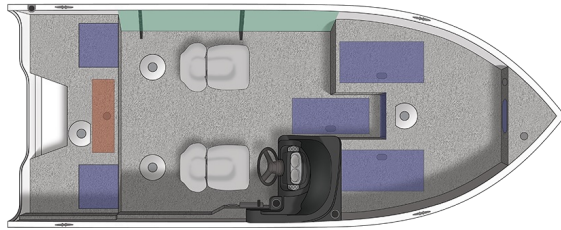

1700 Vision

Specs

GENERAL	1700 VISION	
Overall Length	17' 6"	5.33 m
Boat/Motor/Trailer Length	19' 6"	5.94 m
Boat/Motor/Trailer Width	7' 6"	2.29 m
Boat/Motor/Trailer Height	6'	1.83 m
Beam	88"	224 cm
Chine Width	73"	185 cm
Max Depth	39"	99 cm
Max Cockpit Depth	24"	61 cm
Transom Height	25"	64 cm
Deadrise	12°	
Weight (Boat only, dry)	1,190#	540 kg
Max Weight Capacity	1,400#	635 kg
Max Person Capacity	6	
Min HP Capacity	60	
Max HP Capacity	115	
Fuel Capacity	20 gal.	75 L
Aluminum Gauge Bottom	.100"	
Aluminum Gauge Sides	.080"	
Aluminum Gauge Transom	.125"	