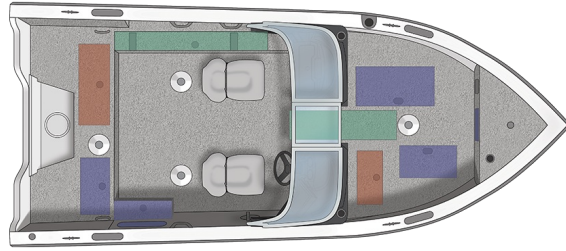

1750 Fish Hawk Walk-through

Specs

GENERAL	1750 FISH HAWK WALK-THROUGH	
Overall Length	17' 9"	5.41 m
Boat/Motor/Trailer Length	22' 9"	6.93 m
Boat/Motor/Trailer Width	8' 6"	2.59 m
Boat/Motor/Trailer Height	6' 8"	2.03 m
Beam	95"	241 cm
Chine Width	78"	198 cm
Max Depth	35"	89 cm
Max Cockpit Depth	22"	56 cm
Transom Height	25"	64 cm
Deadrise	12°	
Weight (Boat only, dry)	1,510#	685 kg
Max Weight Capacity	1,710#	776 kg
Max Person Capacity	6	
Min HP Capacity	90	
Max HP Capacity	150	
Fuel Capacity	27 gal.	102 L
Aluminum Gauge Bottom	0.100"	
Aluminum Gauge Sides	0.090"	
Aluminum Gauge Transom	0.125"	