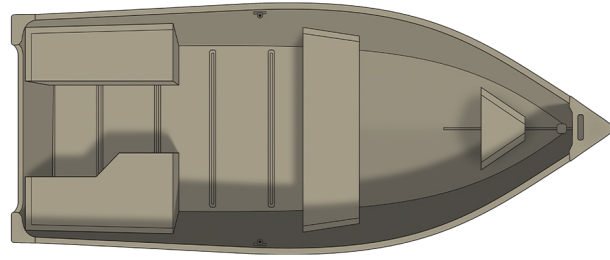

1261 Outreach

Specs

GENERAL

	1261 OUTREACH	
Overall Length	12' 1"	3.68 m
Beam	61"	155 cm
Transom Height	15"	38 cm
Weight (Boat only, dry)	205#	93 kg
Max Weight Capacity	680#	308 kg
Max Person Capacity	3	
Max HP Capacity	15	
Fuel Capacity	Portable	
Aluminum Gauge Bottom	.063"	
Aluminum Gauge Sides	.063"	
Aluminum Gauge Transom	.063"	

Colors

STANDARD

Unpainted Base w/ True Blue Accent
Exterior w/Painted interior
Unpainted Exterior w/Painted interior

Features

SEATING

Vinyl Wrapped seats

Seats, bench (1)

Seats, split (1)

INTERIOR FEATURES

Hull & Drain Plug

EXTERIOR FEATURES

Riveted aluminum hull

Aluminum Keelsons

Bow eye

Oar Locks

Stern Handles

Composite transom

Options

ACCESSORIES

Deployable ladder

Navigation Light Kit

CANVAS

Mooring Cover - Gray

Transhield Cover