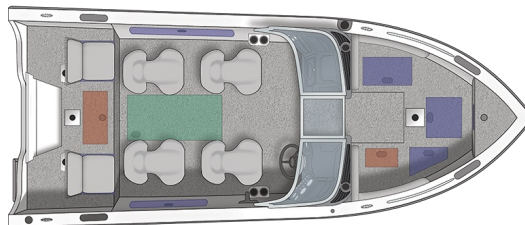

1850 Sportfish

Specs

GENERAL

1850 SPORTFISH

Overall Length	18' 11"	5.77 m
Boat/Motor/Trailer Length	21' 8"	6.60 m
Boat/Motor/Trailer Width	8' 6"	2.59 m
Boat/Motor/Trailer Height	6' 10"	2.08 m
Beam	96"	244 cm
Chine Width	79"	201 cm
Max Depth	43.25"	110 cm
Max Cockpit Depth	26.25"	67 cm
Transom Height	25"	64 cm
Deadrise	15°	
Weight (Boat only, dry)	1,700#	771 kg
Max Weight Capacity	1,850#	839 kg
Max Person Capacity	8	
Min HP Capacity	150	
Max HP Capacity	200	
Fuel Capacity	32 gal.	121 L
Aluminum Gauge Bottom	0.100"	
Aluminum Gauge Sides	0.090"	
Aluminum Gauge Transom	0.125"	