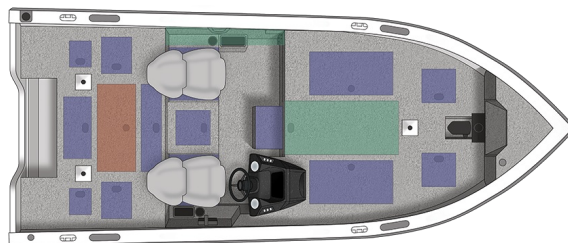

1850 Bass Hawk Bucket

Specs

GENERAL

1850 BASS HAWK BUCKET

Overall Length	18' 9"	5.72 m
Boat/Motor/Trailer Length	24'	7.32 m
Boat/Motor/Trailer Width	8' 6"	2.59 m
Boat/Motor/Trailer Height	6'	1.83 m
Beam	95"	241 cm
Chine Width	78"	198 cm
Max Depth	34"	86 cm
Max Cockpit Depth	20.5"	52 cm
Transom Height	25"	64 cm
Deadrise	12°	
Weight (Boat only, dry)	1,625#	737 kg
Max Weight Capacity	1,700#	771 kg
Max Person Capacity	4	
Min HP Capacity	115	
Max HP Capacity	200	
Fuel Capacity	34 gal.	129 L
Aluminum Gauge Bottom	0.100"	
Aluminum Gauge Sides	0.090"	
Aluminum Gauge Transom	0.125"	